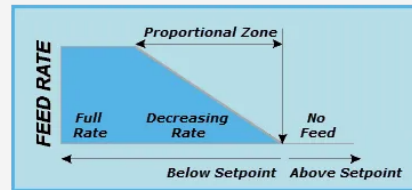

**Proportional Control**

The Proportional Control mode is recommended only for small bodies of water to prevent overfeeding from oversized feeders. In this mode, the outlet relay is turned ON and OFF at a rate that decreases as the set-point is neared. The rate goes down from 100% ON in a 100-second CYCLE TIME at the edge of the Progressive Zone to 0% at the set-point (see schematic).

Proportional control operates only within the defined Progressive Zone, outside the zone, control reverts to standard ON/OFF mode. The wider the Progressive Zone is, the more slowly and precisely the controller will return to the setpoint. As the width of the Progressive Zone is decreased, the reaction becomes faster and faster until eventually, one gets near the conditions of ON/OFF control.  
 \* It should be noted that longer time limits may be required to account for the slower effective feed rates.